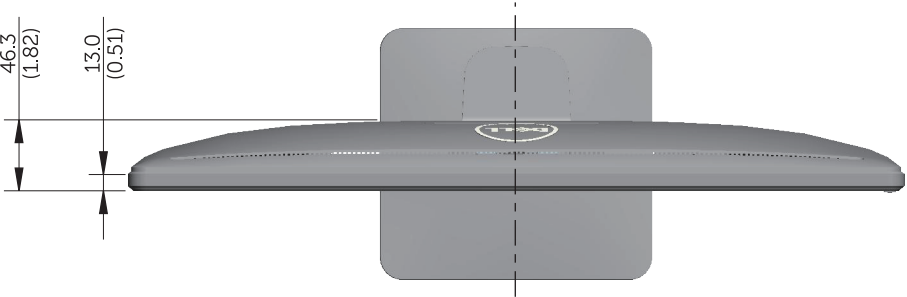

E2214H_E2214Hv Outline Dimensions

Nominal Dimensions
Unit: mm(inch)

Back View of Monitor without stand