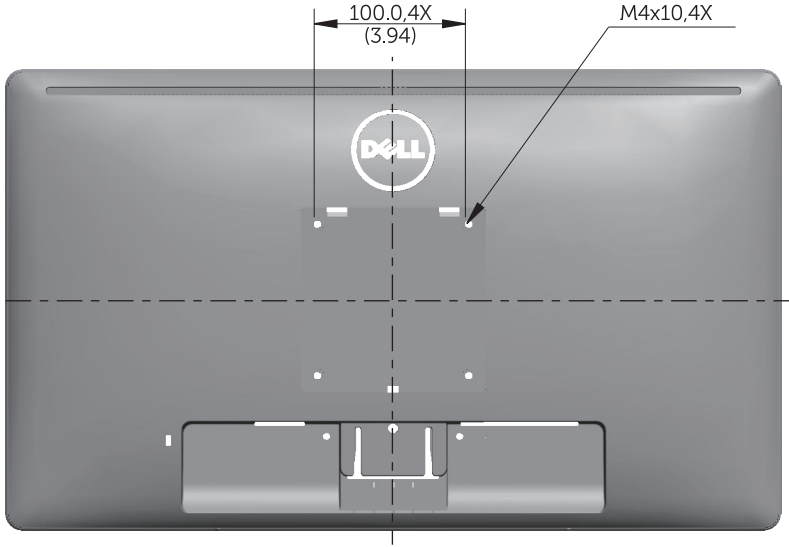

E2214H_E2214Hv Outline Dimensions

Nominal Dimensions
Unit: mm(inch)

Back View of Monitor without stand